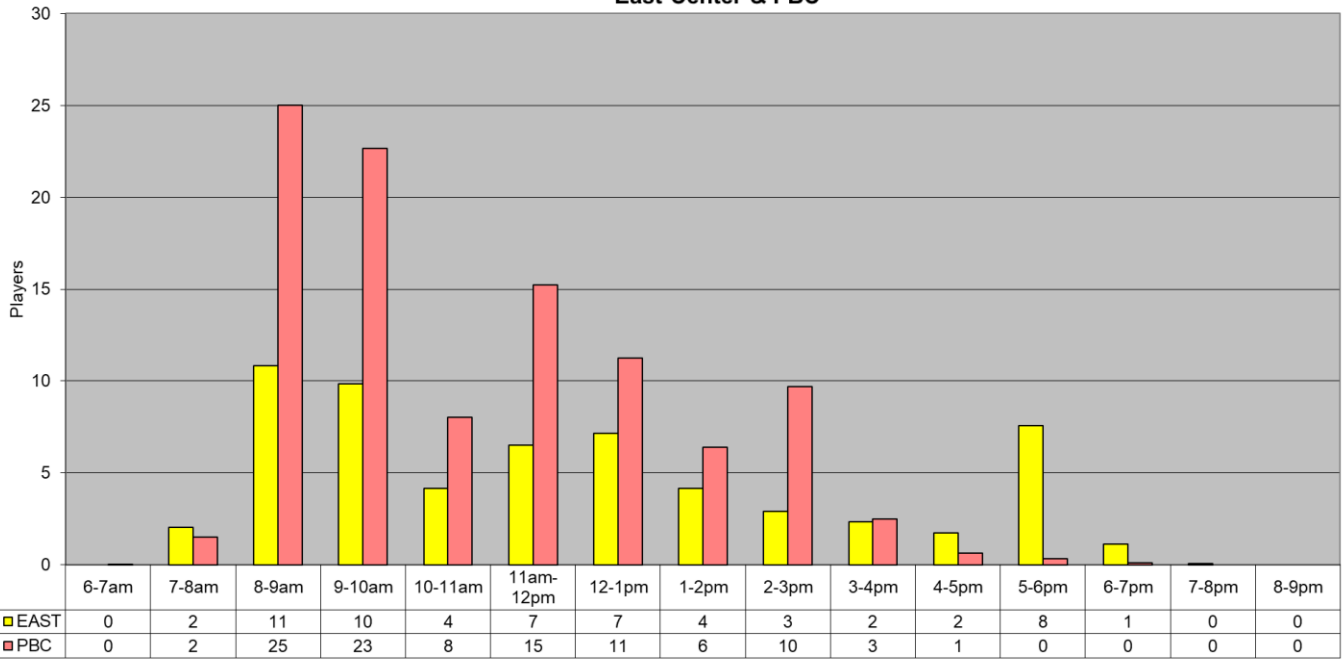

**February 2022 PickleBall Use  
East Center & PBC**

**February 2022 PickleBall Use  
Canoa Ranch**

Average - All Pickleball by: Hr	0	4	63	33	12	22	18	19	13	5	2	9	1	0	0
Players	EAST	CR	PBC	Total (All CTRS)											
Tot Month	1692	1007	2893	5592											
Per Day	60.4	36.0	103.3	199.7											
Avg Hr	4.0	3.0	25.8	32.9											