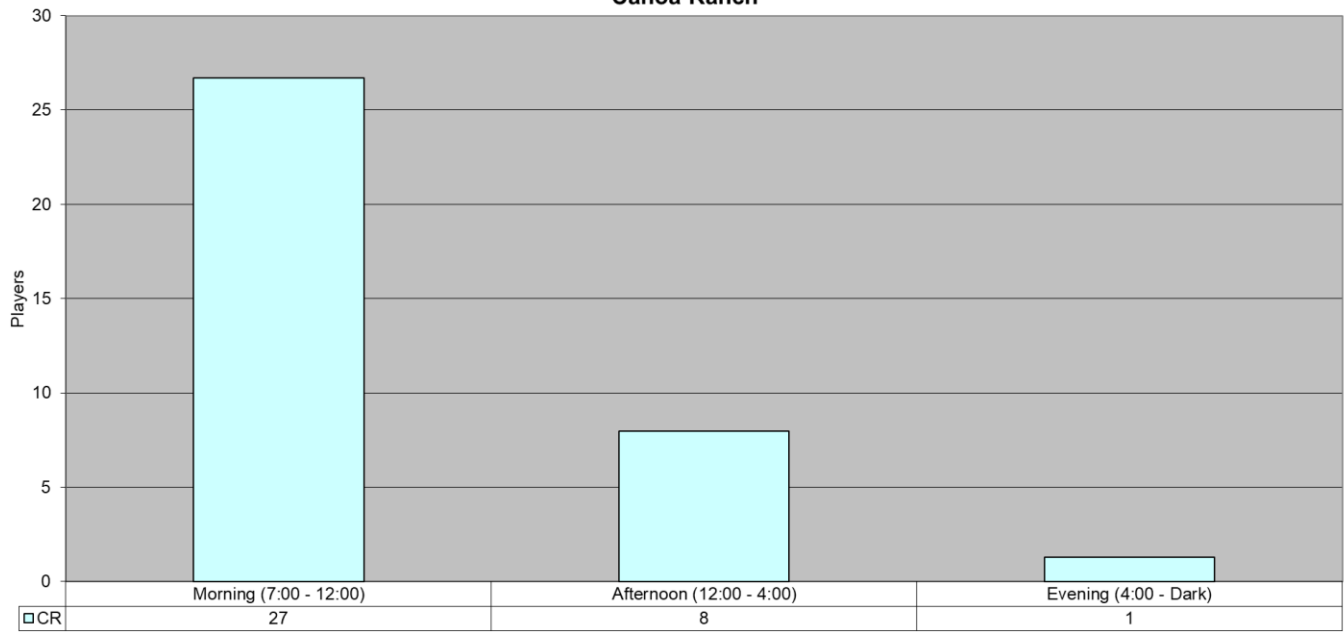

**February 2022 PickleBall Use  
East Center & PBC**

**February 2022 PickleBall Use  
Canoa Ranch**

Average - All Pickleball by: Hr	0	4	63	33	12	22	18	19	13	5	2	9	1	0	0
Players	EAST	CR	PBC	Total (All CTRS)											
Tot Month	1692	1007	2893	5592											
Per Day	60.4	36.0	103.3	199.7											
Avg Hr	4.0	3.0	25.8	32.9											